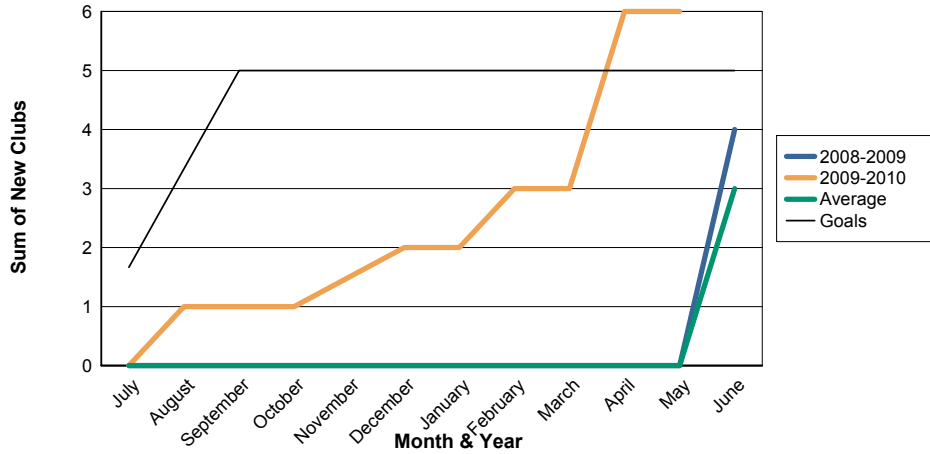

3 Year Comparisons for GMT Constitutional Area 6

By GMT District

As of May 2010

Sum of New Clubs/ Month & Year

For District 324E2

Sum of Dropped Clubs/ Month & Year

For District 324E2

Sum of Net Clubs/ Month & Year