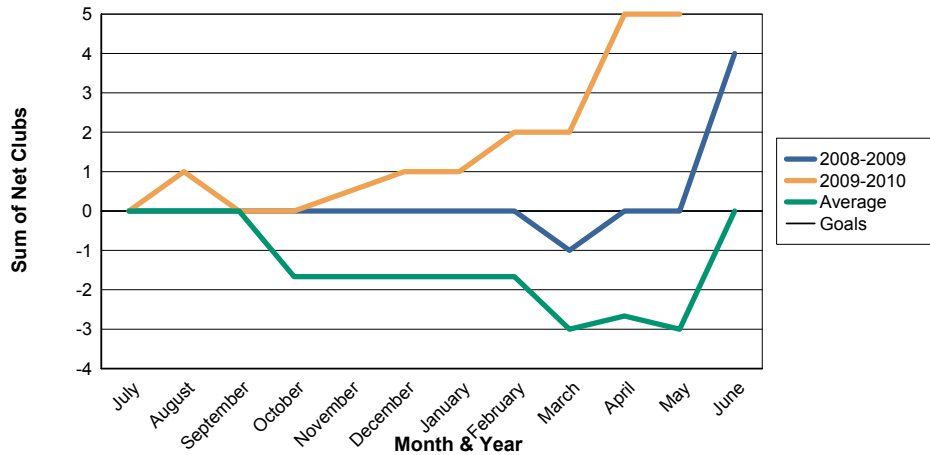

Sum of Net Clubs/ Month & Year

For District 324E2