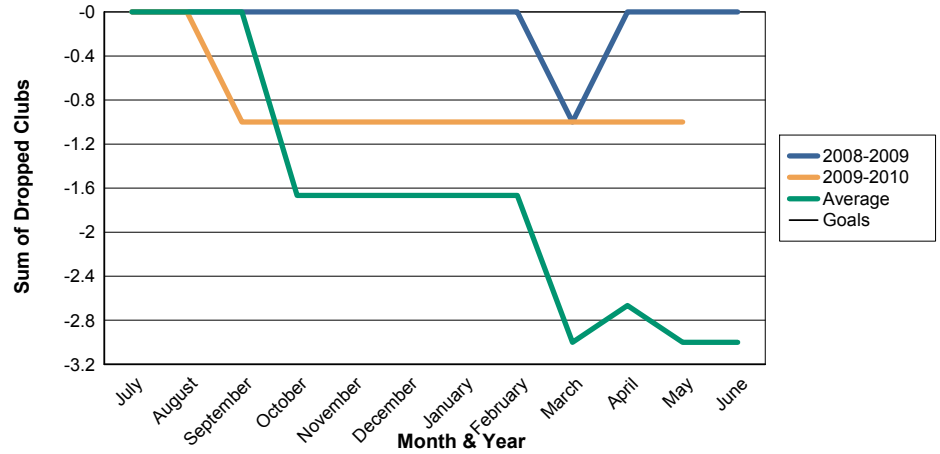

3 Year Comparisons for GMT Constitutional Area 6

By GMT District

As of May 2010

Sum of New Clubs/ Month & Year

For District 324E2

Sum of Dropped Clubs/ Month & Year

For District 324E2

Sum of Net Clubs/ Month & Year