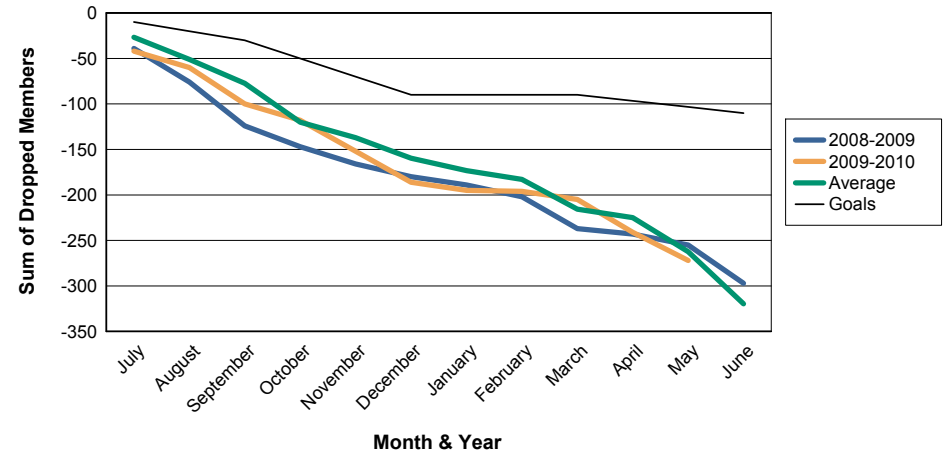

Sum of Dropped Members/ Month & Year

For District 324E2