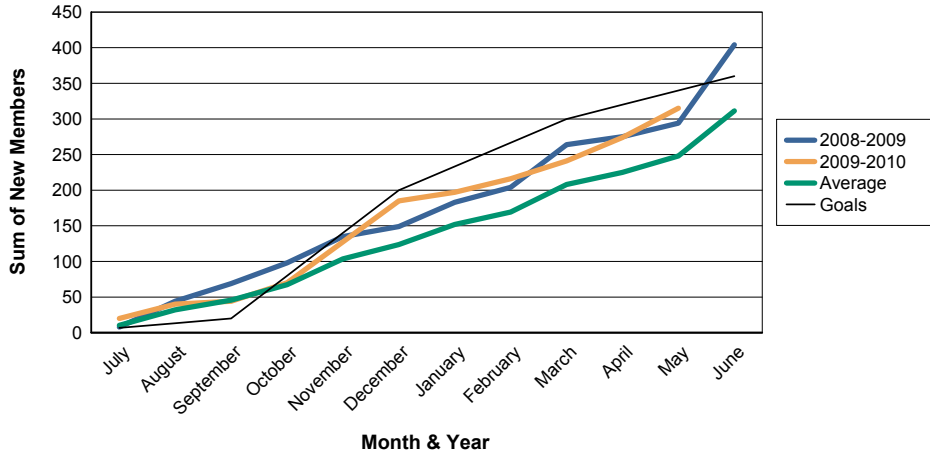

For District 324E2

Sum of Charter Members/ Month & Year

For District 324E2

3 Year Comparisons for GMT Constitutional Area 6

By GMT District

As of May 2010

Sum of New Members/ Month & Year

For District 324E2