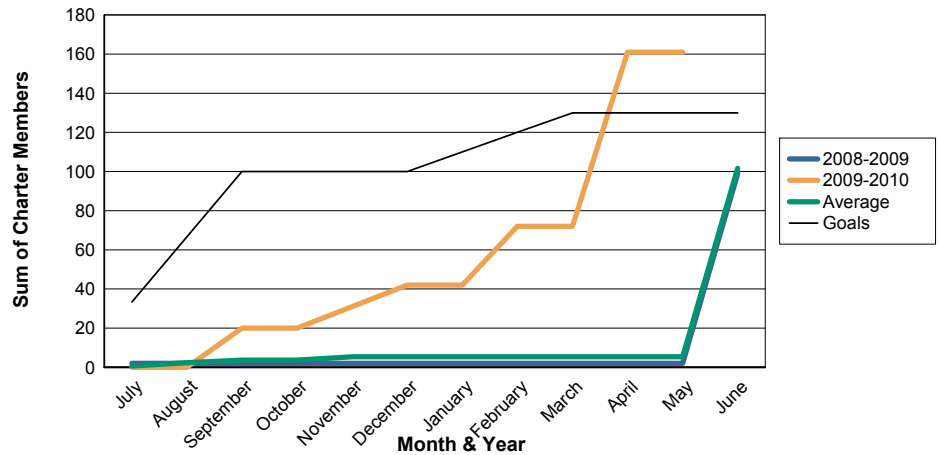

Sum of Charter Members/ Month & Year

For District 324E2